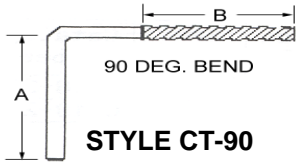

TEVAC COMPRESSION TYPE THERMOCOUPLES WITH & WITHOUT PLUG

STYLE CT

“J” TYPE WITH SS HOSE—NO PLUG
Standard 3/16” Diameter

1/4” Diameter available - Specify**
1/8” Diameter available - Specify**

| STYLE TYPE |
|------------|
| CT |
| CT-45 |
| CT-90 |

“J” TYPE WITH SS HOSE—with PLUG
Standard 3/16” Diameter

OPTIONS: B-Stainless Steel Braid
K-For “K” Type U-For Ungrounded
MI-Mineral Insulated JJ-Dual Element “J” Type
KK-Dual Element “K” Type

| STYLE TYPE |
|------------|
| CT-* |
| CT-45* |
| CT-90* |