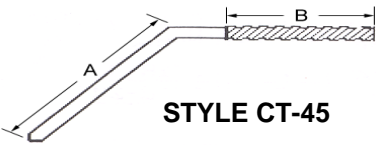

TEVAC COMPRESSION TYPE THERMOCOUPLES WITH & WITHOUT PLUG

STYLE CT

“J” TYPE WITH SS HOSE—NO PLUG
Standard 3/16” Diameter

1/4” Diameter available - Specify**
1/8” Diameter available - Specify**

| STYLE TYPE |
|------------|
| CT |
| CT-45 |
| CT-90 |

“J” TYPE WITH SS HOSE—with PLUG
Standard 3/16” Diameter

OPTIONS: B-Stainless Steel Braid
K-For “K” Type U-For Ungrounded
MI-Mineral Insulated JJ-Dual Element “J” Type
KK-Dual Element “K” Type

| STYLE TYPE |
|------------|
| CT-* |
| CT-45* |
| CT-90* |

*ADD “P” TO OPTIONS BOX BELOW FOR MALE PLUG

TO ESTABLISH PART NUMBER:

EX: Style CT-90* with Plug, with an “A” Length of 6” and a “B” Length of 60”, “J” Type, Ungrounded would be: **CT-90-6-60-P-U**

CABLE STYLE