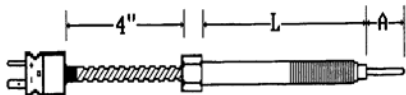

OPTIONS:

- UNGROUNDED
- OTHER DIAMETERS & LENGTHS
- DUAL ELEMENTS

METRIC CAPS AVAILABLE

"J" TYPE WITH 4" FLEX HOSE AND MALE PLUG

PART NUMBER	"A" LENGTH	"L" LENGTH	PART NUMBER	"A" LENGTH	"L" LENGTH
MB-03	Blank	3"	MB-4	3/4"	3"
MB-04	Blank	4"	MB-5	1"	3"
MB-06	Blank	6"	MB-6	Flush	6"
MB-1	Flush	3"	MB-7	1/4"	6"
MB-2	1/4"	3"	MB-8	1/2"	6"
MB-3	1/2"	3"	MB-9	3/4"	6"
			MB-10	1"	6"

SPECIFICATIONS:

- GROUNDED
- CHOICE OF TIP LENGTH
- CHOICE OF BOLT LENGTH